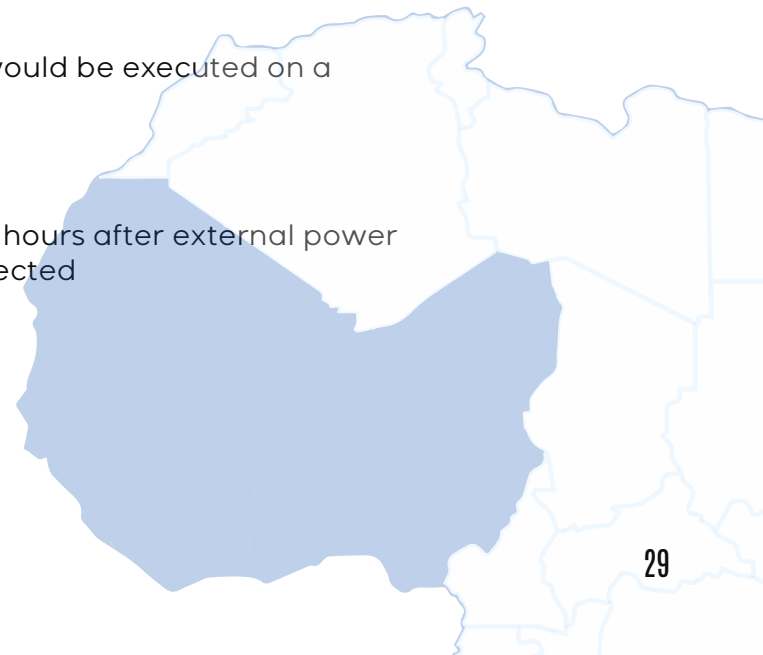

AS08S I/O

GPS Tracker

- Power Supply - 9V-24V
- Dimension - 82 x 39 x 135mm
- Weight - 46g
- Connection - GSM/GPRS/GNSS
- Backup Battery - 250mAh
- Operation Temperature - -20° to 55° C
- Humidity - 5% to 95% Non-condensing
- Memory - 128M bit
- Waterproof Level - IP66
- Sensor - 3D Acceleration Sensor
- Positioning - GPS +BD2+AGPS

- **Supports All Features of Advanced Package**
  Professional West African Package includes all features of Advanced package
- **Emergency SOS**
  Press a panic button in case of an emergency to send a notice for emergency response contact
- **Audio Listen In**
  Listen to audio playbacks from inside and around your vehicle at all times.
- **Door Open Alert**
  Receive an alert anytime your vehicles door is opened.
- **Schedule Command**
  Schedule specific tasks that would be executed on a specified date and time
- **Extended Device Battery Life**
  Device is operational for 4 - 6 hours after external power i.e , vehicles power is disconnected

GHS3200