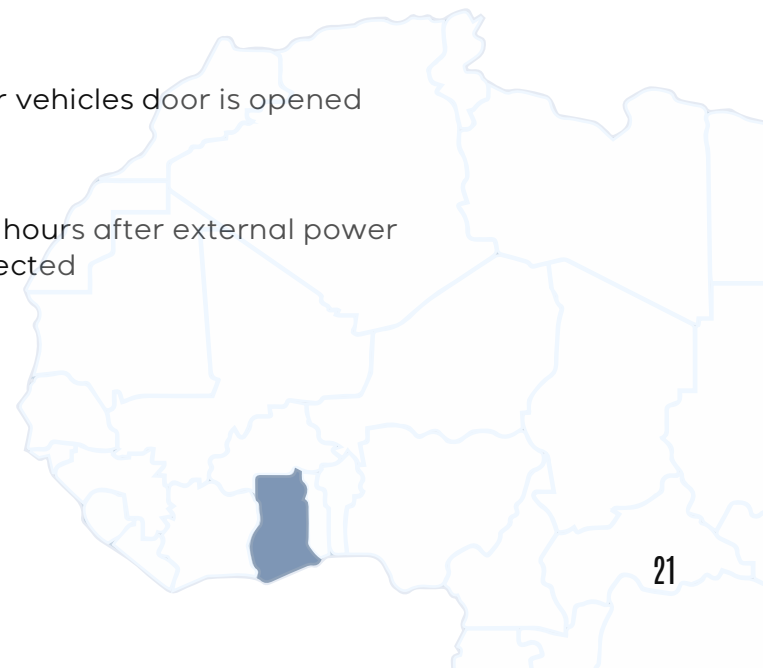

- Power Supply - 9V-100V
- Dimension - 80 x 34 x 15mm
- Weight - 48g
- Connection - GSM/GPRS/GNSS
- Backup Battery - 400mAh
- Operation Temperature - -20° to 75° C
- Humidity - 5% to 95% Non-condensing
- Memory - 128M bit
- Waterproof Level - IP66
- Sensor - 3D Acceleration Sensor
- Positioning - GPS +BD2+AGPS

- **Supports All Features of Professional Package**

  Enterprise Package includes all feature of Professional package
- **Real Time Fuel Level Monitoring**

  Monitor the level of fuel remaining in fuel tank at all times in real time.
- **Low Fuel and Fuel Theft Alarm**

  Listen to audio playbacks from inside and around your vehicle at all times
- **Schedule Command**

  Schedule specific tasks that would be executed on a specified date and time
- **Door Open Alert**

  Receive an alert anytime your vehicles door is opened
- **Extended Device Battery Life**

  Device is operational for 4 - 6 hours after external power i.e , vehicles power is disconnected

GHS3000