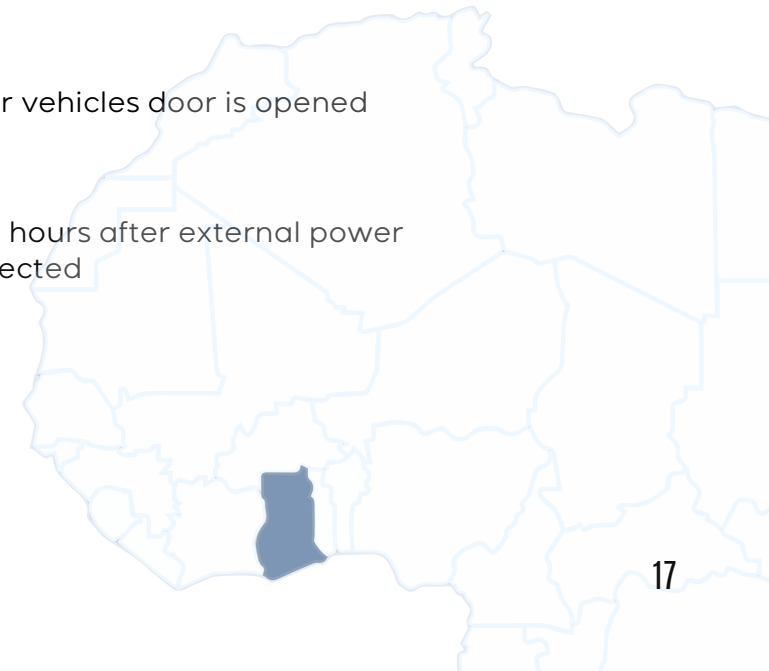

AS08S I/O

GPS Tracker

Power Supply - 9V-24V

Dimension - 82 x 39 x 135mm

Weight - 46g

Connection - GSM/GPRS/GNSS

Backup Battery - 250mAh

Operation Temperature - -20° to 55° C

Humidity - 5% to 95% Non-condensing

Memory - 128M bit

Waterproof Level - IP66

Sensor - 3D Acceleration Sensor

Positioning - GPS +BD2+AGPS

Supports All Features of Advanced Package

Professional Package includes all features of Advanced package

Emergency SOS

Press a panic button in case of an emergency to send a notice for emergency response contact

Audio Listen In

Listen to audio playbacks from inside and around your vehicle at all times

Schedule Command

Schedule specific tasks that would be executed on a specified date and time

Door Open Alert

Receive an alert anytime your vehicles door is opened

Extended Device Battery Life

Device is operational for 4 - 6 hours after external power i.e , vehicles power is disconnected

GHS1200