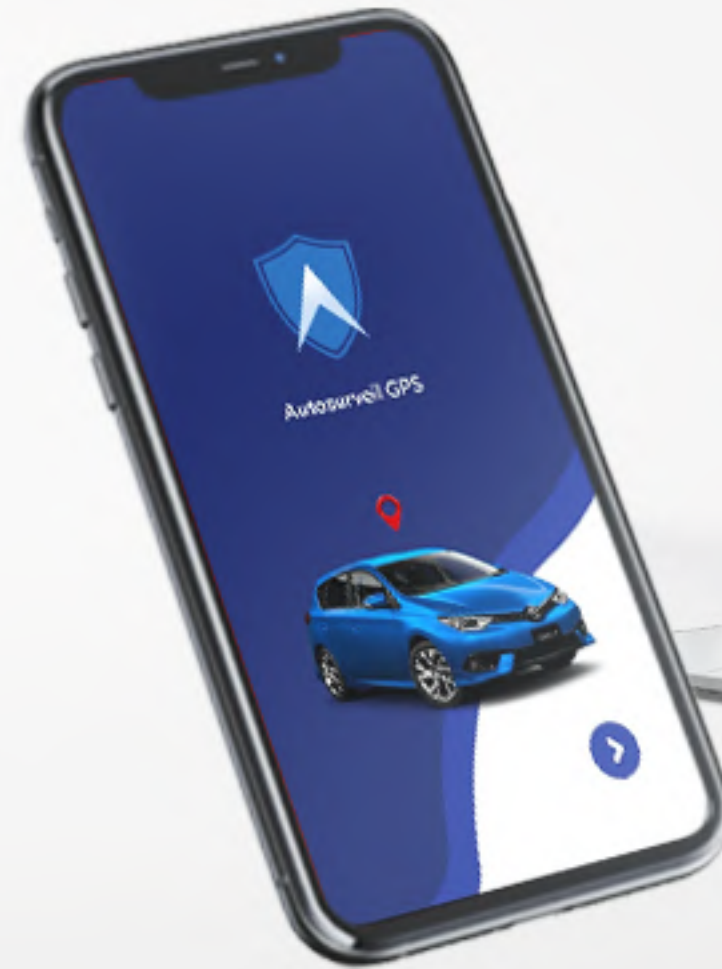

# SOLUTIONS

WEB AND MOBILE APPLICATION

Our Android app harnesses the capabilities of your android device ensuring a seamless tracking and fleet management experience

ANDROID

The ios app's intuitive interface makes tracking, customizing alerts and accessing real-time data a smooth and enjoyable experience.

IOS

Experience the full power of our GPS tracking system through the convenience of a web browser.

WEB