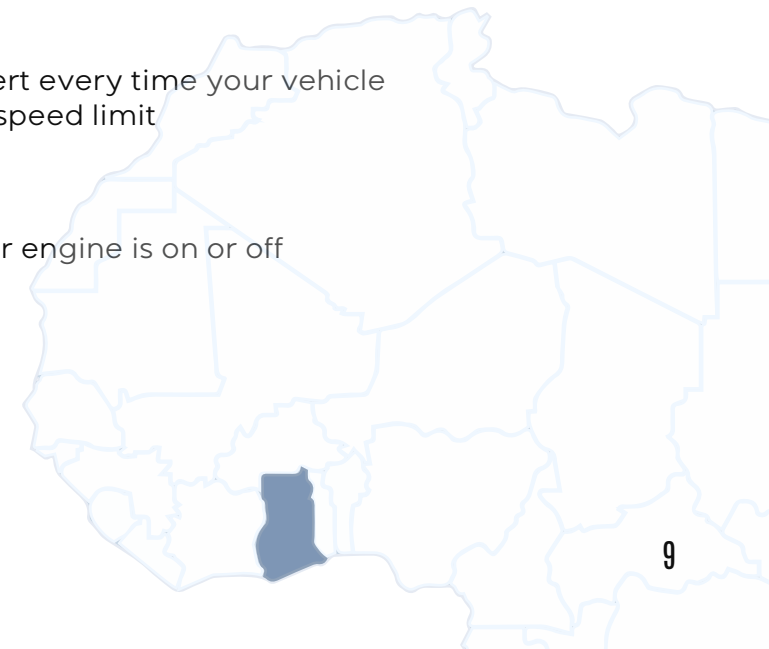

ACC Ignition Detection

Receive an alert anytime your engine is on or off

GHS899